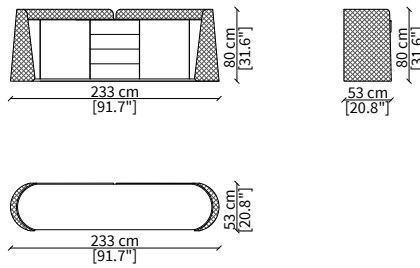

cod. VF50953

Tavolino Ø100xh35 cm / Small table Ø100xh35 cm

cod. VF50954

Tavolino Ø132xh35 cm / Small table Ø132xh35 cm

cod. VF50955

Tavolino Ø60xh54 cm / Small table Ø60xh54 cm

CONSOLES

cod. VF50956

Console 178x46 cm

cod. VF50957

Console 233x46 cm

CASSETTIERE / CHEST OF DRAWERS

cod. VF50958

Cassettiera 178x53 cm / Chest of drawer 178x53 cm

Dimensioni espresse in cm se non diversamente indicato.
L'Azienda si riserva il diritto di apportare modifiche ai modelli senza preavviso.
Tolleranza sulle misure indicate di +/- 2%.

Dimensions in centimeter if not differently indicated.
The Company reserves the right to change the models without any advance notice.
Tolerance on the given sizes +/- 2%.

CONTARINI
Small Tables

CREDENZE / SIDEBARDS

cod. VF50959

Credenza con compartimento a giorno 233x53 cm /
Sideboard with open compartment 233x53 cm

cod. VF50960

Credenza con cassetti 233x53 cm / Sideboard with
drawers 233x53 cm

cod. VF50961

Credenza 233x53 cm / Sideboard 233x53 cm