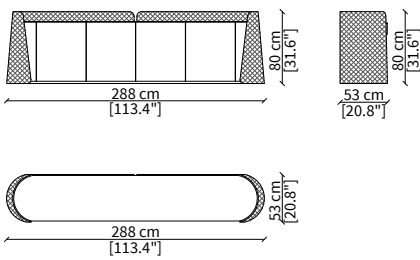

cod. VF50962

Credenza 288x53 cm / Sideboard 288x53 cm

SPECCHIO / MIRROR

cod. VF50963

Specchio 110x110 cm / Mirror 110x110 cm